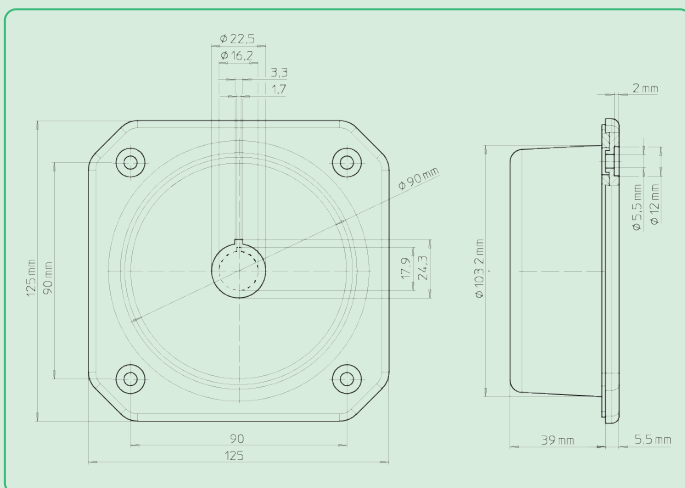

Special requirements?

Call us, we'll help you find an individual solution for your switching needs.

Salzer Electric GmbH
Clemens-Pfau-Platz 27
09306 Rochlitz
T +49 (0) 37 37 - 87 0
F +49 (0) 37 37 - 87 246
sales@salzer.de
www.saelzer.com

Salzer UK Limited
44 Edison Road
Aylesbury Bucks., HP19 8TE
T +44 (0) 1296 399992
F +44 (0) 1296 392229
sales@salzeruk.co.uk
www.salzeruk.co.uk

Salzer USA Corporation
3802 N. 54th Street
Mesa, AZ 85215
T +1 480-325-2690
F +1 480-985-9663
info@salzerusa.com
www.salzerusa.com

Follow us on