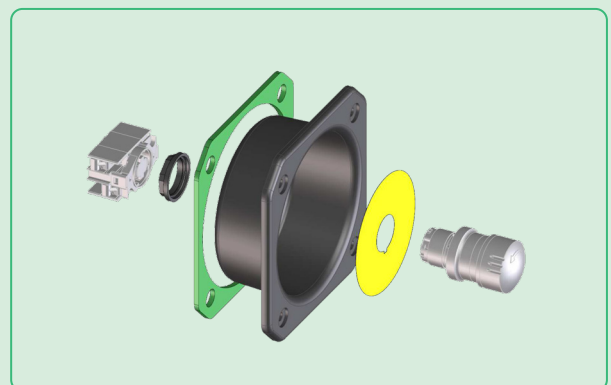

Special requirements?

Call us, we'll help you find an individual solution for your switching needs.

Salzer Electric GmbH
Clemens-Pfau-Platz 27
09306 Rochlitz
T +49 (0) 37 37 - 87 0
F +49 (0) 37 37 - 87 246
sales@salzer.de
www.saelzer.com

Salzer UK Limited
44 Edison Road
Aylesbury Bucks., HP19 8TE
T +44 (0) 1296 399992
F +44 (0) 1296 392229
sales@salzeruk.co.uk
www.salzeruk.co.uk

Salzer USA Corporation
3802 N. 54th Street
Mesa, AZ 85215
T +1 480-325-2690
F +1 480-985-9663
info@salzerusa.com
www.salzerusa.com

Follow us on