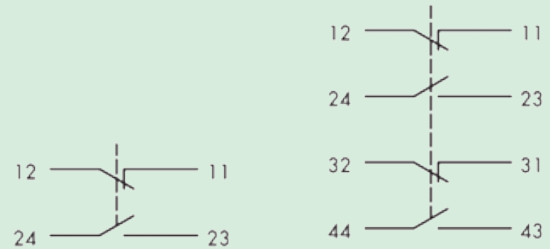

1 NO & 1 NC

2 NO & 2 NC